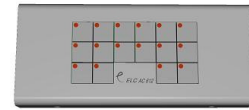

DMX SYSTEMS

	List Price
DMX Scene Player w/12 Key & USB port (AC612XUB)	\$ 1,099.00
DMX Scene Player w/5 Fade & USB Port (AC612XUF)	\$ 1,099.00
DMX Scene Player w/12 Key XLR5 & USB Port AC612XUB	\$ 1,199.00
DMX Scene Player w/5 Fade XLR5 & USB Port AC612XUF	\$ 1,199.00
ShowStore XLAN	\$ 4,999.00
DMX MiniSTORE w/5pin	\$ 1,699.00
Table Top DMX Merger w/ 5 pin XLR	\$ 1,499.00
DMX Splitter 1 in 5 out 5 Pin RDM Compatible	\$ 1,299.00
DMX Splitter 2 in 9 out RDM Compatible	\$ 2,499.00
focusBRAIN DMX/Artnet/ACN Remote Control System	\$ 3,999.00
SideKick Wing Board 2	\$ 2,299.00
dmXLAN Node 1 - 1x XLR5 Male	\$ 1,099.00
dmXLAN Node 1 - 1x XLR5 Female	\$ 1,099.00
dmXLAN Node 3 (WallMount)	\$ 1,999.00
dmXLAN Node 3 Wall Mount Fully Isolated	\$ 2,199.00
dmXLAN Node 3 Truss Mount with PoE	\$ 2,299.00
dmXLAN Node 3 Truss Mount	\$ 2,099.00
dmXLAN Node3 Surface Mnt Full Isolated FFF	\$ 2,399.00
dmXLAN Node3 Surface Mnt Full Isolated MMM	\$ 2,399.00
ELC DMXLAN Node6X Female W/5 port Ethernet Switch	\$ 3,499.00
ELC DMXLAN Node6X Male W/5 port Ethernet Switch	\$ 3,499.00
dmXLAN Node 8	\$ 3,999.00
dmXLAN Node 8 Full Isolated	\$ 5,299.00
dmXLAN Switch 5 (100Mbit) 5 Way Ethernet Switch PO	\$ 1,699.00
dmXLAN Switch 8 (100Mbit) 8 Way Ethernet Switch PO	\$ 4,299.00
dmXLAN Switch 8 (100mbit) 2 Fiber & 6 PoE Ports	\$ 3,999.00

DMX Scene Player

DMX Merger

DMX miniSTORE

dmXLAN Node 3 Wall Mount